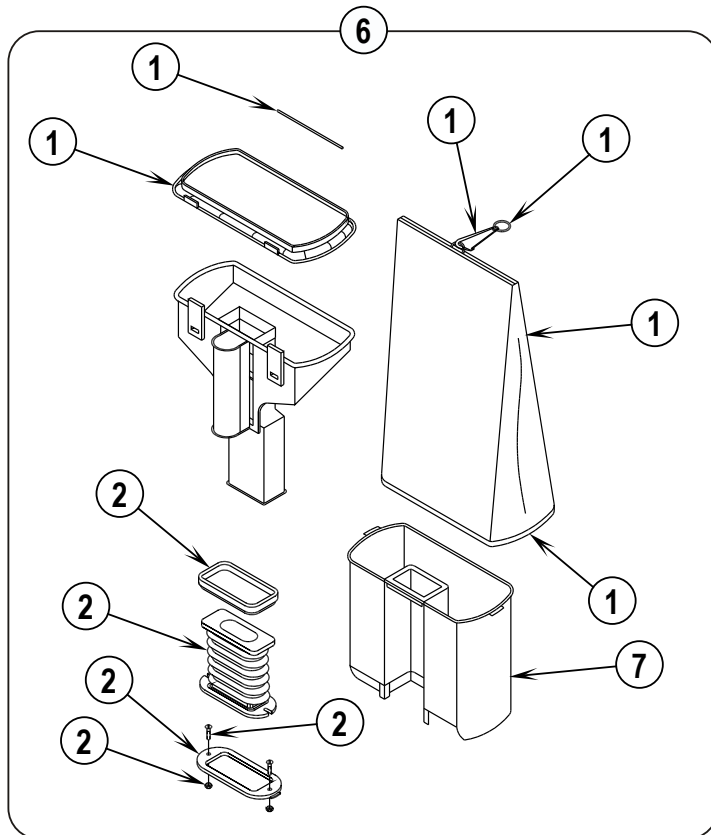

** = Not Included (optional)

HANDLE ASSEMBLY (OPTIONAL DIRT CUP)

04-11

6

ReliaVac™ 16HP

07-4

04-11

HANDLE ASSEMBLY (OPTIONAL DIRT CUP)