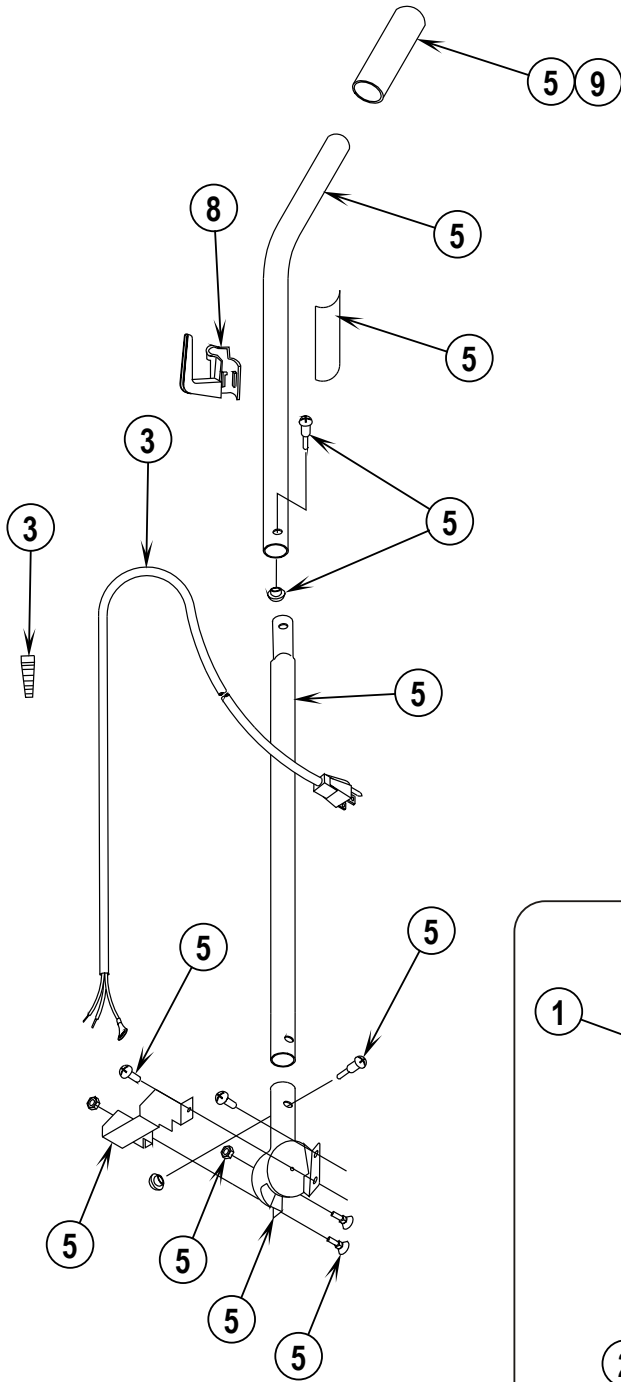

ReliaVac™ 16HP

PARTS LIST

MODELS: 56648072, 03005A

DESCRIPTION	PAGE
Base Assembly.....	2-3
Handle Assembly	4-5
Wiring Diagram	5
Handle Assembly (Optional Dirt Cup)	6-7

WHEN ORDERING PARTS

- * Use the part numbers from the "Ref. No." columns in this parts list.
- * Specify the model and serial number of the machine.
- * Use the space below to record the model and serial number for future reference.

* = Not Shown

** = Not Included (optional)

= Revised or new since last update

Item	Ref. No.	Qty	Description
1	56648417	1	Power Cord Assembly (see #13 on page 3)
2	56648421	1	Hook Assembly
4	56648424	1	Handle Assembly
5	56648423	1	Bag Assembly
7	56648429	1	Grip, Handle—Dark Gray
**	56035451	1	Asm, Bag Zip Gray TYT HD Com
**	30860A	1	Cloth Zipper Bag-Black
**	56637120	A/R	Disposable Paper Bag (pkg of 10)
**	56039515	1	Kit, Dirt Cup Conversion
**	56630249	1	Dirt Cup, Clear Plastic
**	56648404	1	Dirt Cup Bag Kit
**	56648427	1	Dirt Cup Bellows Kit

** = Not Included (optional)

HANDLE ASSEMBLY (OPTIONAL DIRT CUP)

04-11

6

ReliaVac™ 16HP

07-4

04-11

HANDLE ASSEMBLY (OPTIONAL DIRT CUP)