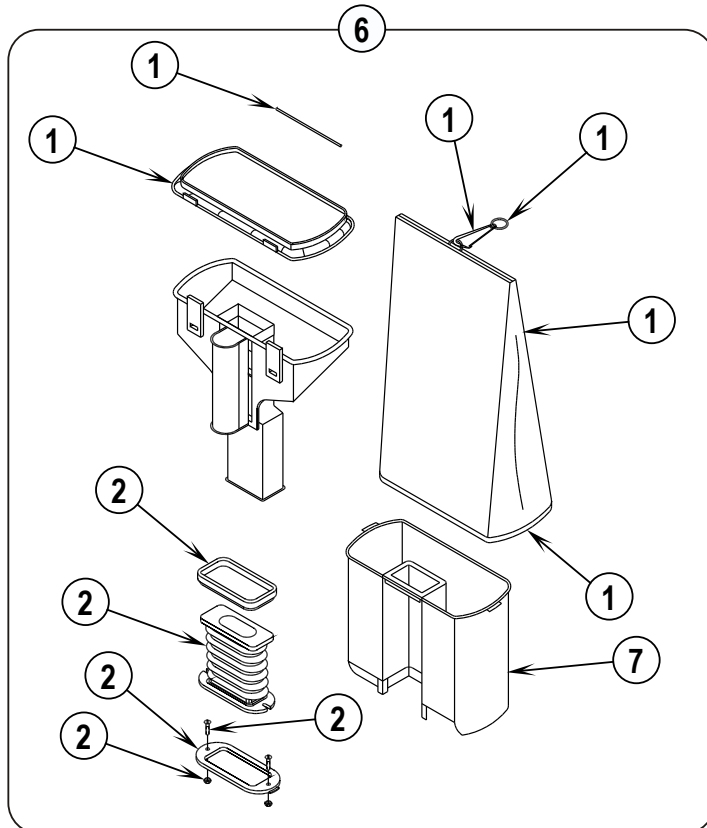

ReliaVac™ 12DC

PARTS LIST

MODELS: 56648070, 03003A

DESCRIPTION	PAGE
Base Assembly.....	2-3
Handle Assembly	4-5
Wiring Diagram	5

WHEN ORDERING PARTS

- * Use the part numbers from the "Ref. No." columns in this parts list.
- * Specify the model and serial number of the machine.
- * Use the space below to record the model and serial number for future reference.

Model _____ Serial No. _____

04-11

BASE ASSEMBLY

11-3

ReliaVac™ 12DC**3**

Item	Ref. No.	Qty	Description
1	56648400	1	Brush Height Knob Assembly
2	56648401	1	Hood Assembly-Grey
	30862A	1	Hood Assembly-Black
3	56648405	1	Switch Assembly
4	56648410	1	Hardware Kit Base
5	56630765	2	Spring, Ext .304d .930l .055wd
6	56648406	1	Motor & Seal Assembly
7	56648441	1	Base Assembly-12, Dirt Cup
	60585A	1	Base Assembly-Black
8	56648422	1	Wheel Assembly
9#	56381764	1	Reliavac Superbelt
10	56630489	1	Disturbulator, Assembly
11	56648417	1	Power Cord Assembly (see #3 on page 5)
12	56630478	1	Asm, Plate--Bottom
13	56648412	1	Brush Strip Kit
14	56648418	1	Air Duct Assembly
15	56630508	1	Guard, Furn--Clear Blue, 31.00l
16	56630395	1	Pedal, Foot--Uppt, White
18	56648420	1	Pulley and Fan Kit
	30864A	1	Pulley and Fan Kit-Green
22	56630561	2	Carbon Brush, Mtr
23	56630620	1	Spring, Ext .275d 1.50l .024wd
24	56630562	1	Gasket-Motor Seal
25	56648178	1	Gasket-Motor Seal
**	56052964	1	Magnet, Permanent
**	56630325	1	Upright Vacuum Accessory Kit

* = Not Shown

** = Not Included (optional)

= Revised or new since last update

Item	Ref. No.	Qty	Description
1	56648404	1	Dirt Cup Bag Kit
2	56648427	1	Dirt Cup Bellows Kit
3	56648417	1	Power Cord Assy (see #11 on page 3)
5	56648411	1	Handle Assy
6	56039515	1	Dirt Cup Kit
7	56630249	1	Cup--Dirt,Clear Plstc
8	56630353	1	Hook,Cord--Uppt,Dark Gray
9	56648429	1	Grip,Handle--Dark Gray