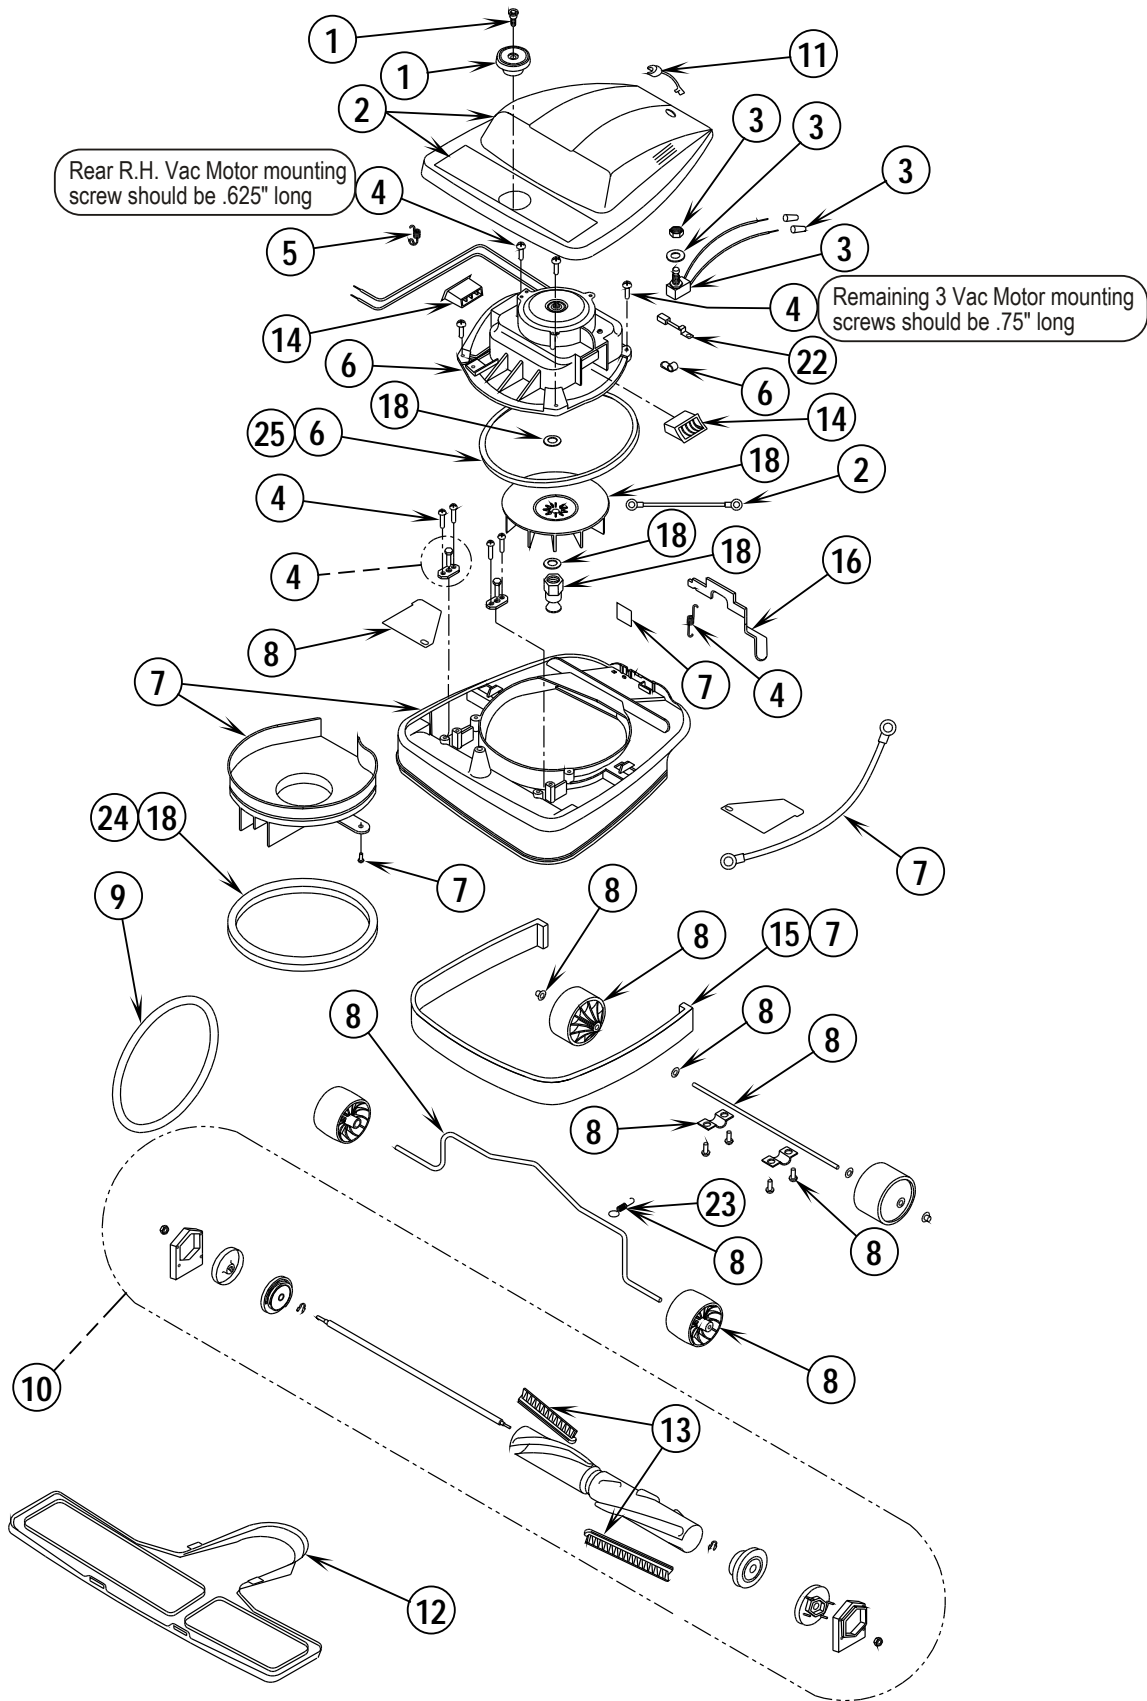

ReliaVac™ 12DC

PARTS LIST

MODELS: 56648070, 03003A

DESCRIPTION	PAGE
Base Assembly.....	2-3
Handle Assembly	4-5
Wiring Diagram	5

WHEN ORDERING PARTS

- * Use the part numbers from the "Ref. No." columns in this parts list.
- * Specify the model and serial number of the machine.
- * Use the space below to record the model and serial number for future reference.

Model _____ Serial No. _____

04-11

BASE ASSEMBLY

11-3

ReliaVac™ 12DC**3**

Item	Ref. No.	Qty	Description
1	56648400	1	Brush Height Knob Assembly
2	56648401	1	Hood Assembly-Grey
	30862A	1	Hood Assembly-Black
3	56648405	1	Switch Assembly
4	56648410	1	Hardware Kit Base
5	56630765	2	Spring, Ext .304d .930l .055wd
6	56648406	1	Motor & Seal Assembly
7	56648441	1	Base Assembly-12, Dirt Cup
	60585A	1	Base Assembly-Black
8	56648422	1	Wheel Assembly
9#	56381764	1	Reliavac Superbelt
10	56630489	1	Disturbulator, Assembly
11	56648417	1	Power Cord Assembly (see #3 on page 5)
12	56630478	1	Asm, Plate--Bottom
13	56648412	1	Brush Strip Kit
14	56648418	1	Air Duct Assembly
15	56630508	1	Guard, Furn--Clear Blue, 31.00l
16	56630395	1	Pedal, Foot--Uppt, White
18	56648420	1	Pulley and Fan Kit
	30864A	1	Pulley and Fan Kit-Green
22	56630561	2	Carbon Brush, Mtr
23	56630620	1	Spring, Ext .275d 1.50l .024wd
24	56630562	1	Gasket-Motor Seal
25	56648178	1	Gasket-Motor Seal
**	56052964	1	Magnet, Permanent
**	56630325	1	Upright Vacuum Accessory Kit

* = Not Shown

** = Not Included (optional)

= Revised or new since last update

Item	Ref. No.	Qty	Description
1	56648404	1	Dirt Cup Bag Kit
2	56648427	1	Dirt Cup Bellows Kit
3	56648417	1	Power Cord Assy (see #11 on page 3)
5	56648411	1	Handle Assy
6	56039515	1	Dirt Cup Kit
7	56630249	1	Cup--Dirt,Clear Plstc
8	56630353	1	Hook,Cord--Uppt,Dark Gray
9	56648429	1	Grip,Handle--Dark Gray