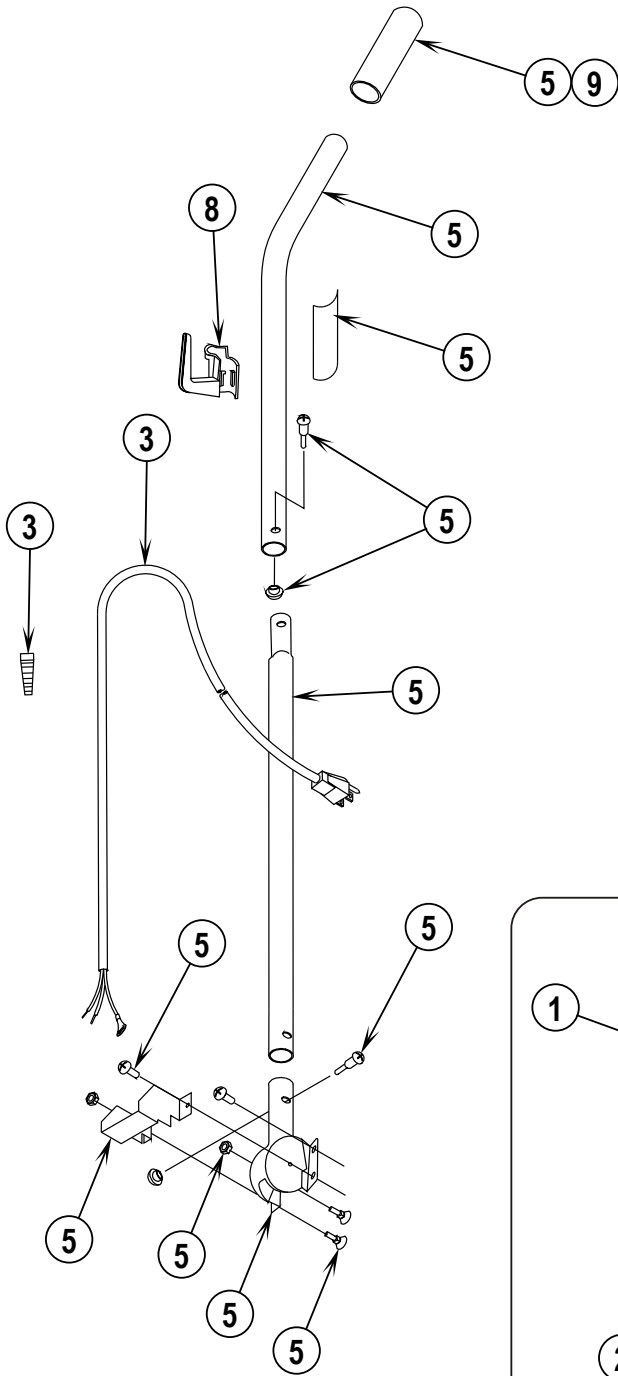

ReliaVac™ 12DC

PARTS LIST

MODELS: 56648070, 03003A

DESCRIPTION	PAGE
Base Assembly.....	2-3
Handle Assembly	4-5
Wiring Diagram	5

WHEN ORDERING PARTS

- * Use the part numbers from the "Ref. No." columns in this parts list.
- * Specify the model and serial number of the machine.
- * Use the space below to record the model and serial number for future reference.

Model _____ Serial No. _____

04-11

BASE ASSEMBLY

11-3

ReliaVac™ 12DC**3**

Item	Ref. No.	Qty	Description
1	56648400	1	Brush Height Knob Assembly
2	56648401	1	Hood Assembly-Grey
	30862A	1	Hood Assembly-Black
3	56648405	1	Switch Assembly
4	56648410	1	Hardware Kit Base
5	56630765	2	Spring, Ext .304d .930l .055wd
6	56648406	1	Motor & Seal Assembly
7	56648441	1	Base Assembly-12, Dirt Cup
	60585A	1	Base Assembly-Black
8	56648422	1	Wheel Assembly
9#	56381764	1	Reliavac Superbelt
10	56630489	1	Disturbulator, Assembly
11	56648417	1	Power Cord Assembly (see #3 on page 5)
12	56630478	1	Asm, Plate--Bottom
13	56648412	1	Brush Strip Kit
14	56648418	1	Air Duct Assembly
15	56630508	1	Guard, Furn--Clear Blue, 31.00l
16	56630395	1	Pedal, Foot--Uppt, White
18	56648420	1	Pulley and Fan Kit
	30864A	1	Pulley and Fan Kit-Green
22	56630561	2	Carbon Brush, Mtr
23	56630620	1	Spring, Ext .275d 1.50l .024wd
24	56630562	1	Gasket-Motor Seal
25	56648178	1	Gasket-Motor Seal
**	56052964	1	Magnet, Permanent
**	56630325	1	Upright Vacuum Accessory Kit

* = Not Shown

** = Not Included (optional)

= Revised or new since last update

Item	Ref. No.	Qty	Description
1	56648404	1	Dirt Cup Bag Kit
2	56648427	1	Dirt Cup Bellows Kit
3	56648417	1	Power Cord Assy (see #11 on page 3)
5	56648411	1	Handle Assy
6	56039515	1	Dirt Cup Kit
7	56630249	1	Cup--Dirt,Clear Plstc
8	56630353	1	Hook,Cord--Uppt,Dark Gray
9	56648429	1	Grip,Handle--Dark Gray