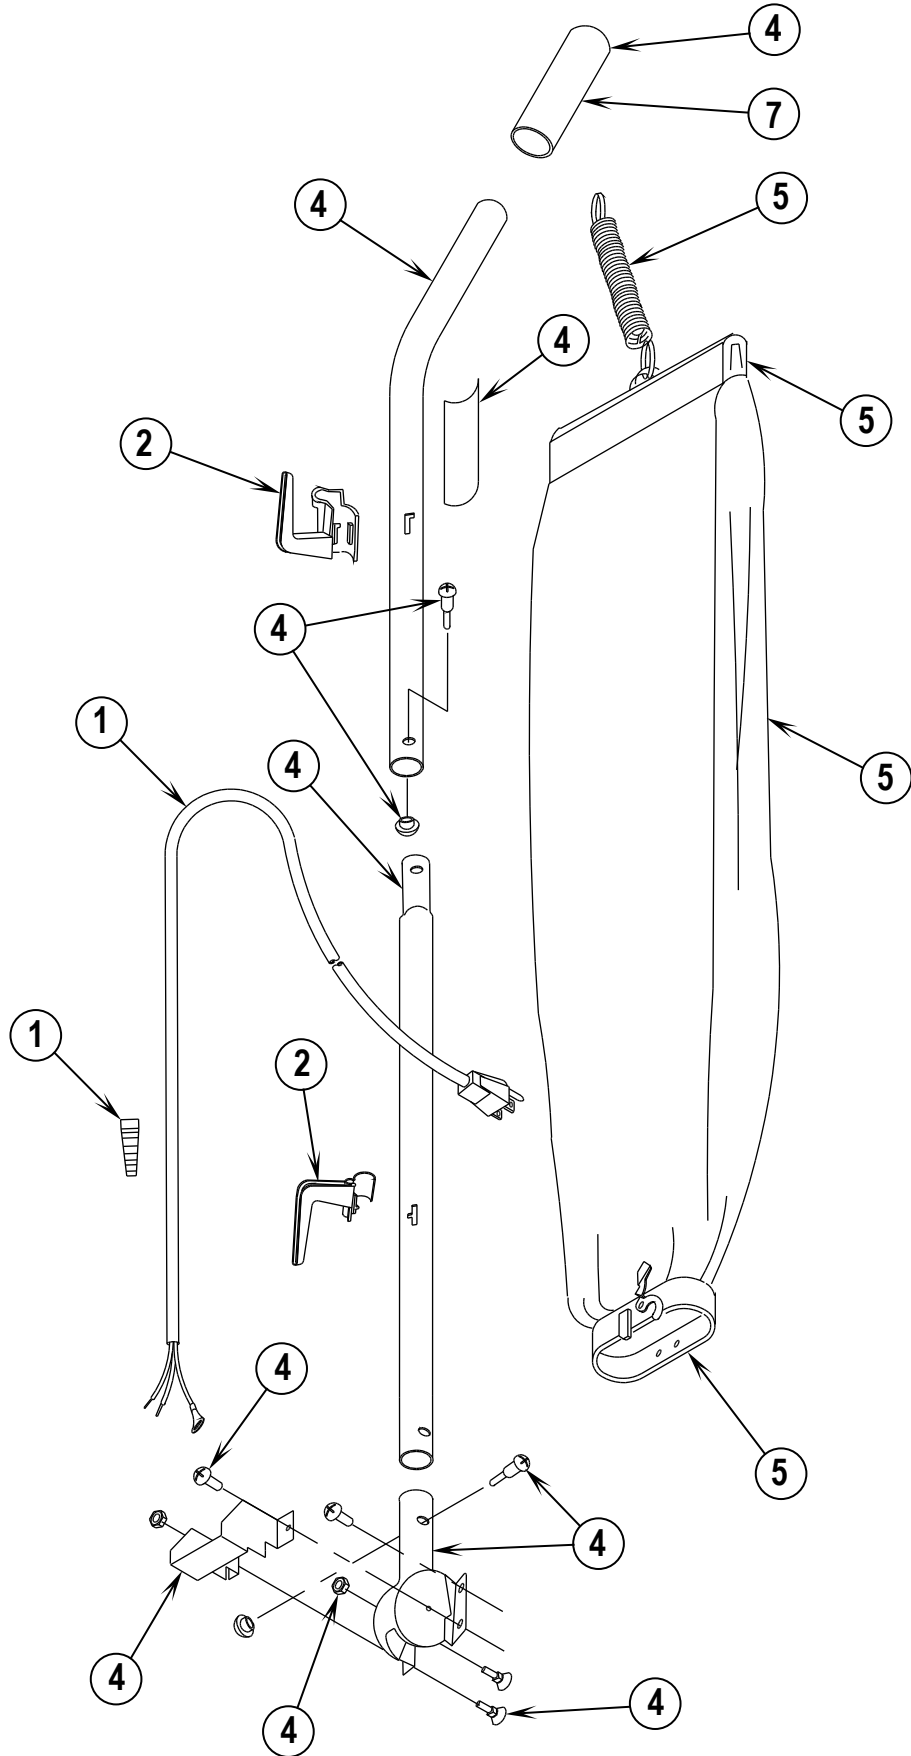

ReliaVac™ 12

PARTS LIST

MODELS: 56648069, 03002A

DESCRIPTION	PAGE
Base Assembly.....	2-3
Handle Assembly	4-5
Wiring Diagram	5
Handle Assembly (Optional Dirt Cup)	6-7

WHEN ORDERING PARTS

- * Use the part numbers from the "Ref. No." columns in this parts list.
- * Specify the model and serial number of the machine.
- * Use the space below to record the model and serial number for future reference.

Model _____ Serial No. _____

04-11	BASE ASSEMBLY		
11-3	ReliaVac™ 12		3

Item	Ref. No.	Qty	Description
1	56648400	1	Brush Height Knob Assembly
2	56648401	1	Hood Assembly-Grey
	30862A	1	Hood Assembly-Black
3	56648405	1	Switch Assembly
4	56648410	1	Hardware Kit Base
5	56630765	2	Spring, Ext .304d .930l .055wd
6	56648406	1	Motor & Seal Assembly
7	56648407	1	Base Assembly-Grey
	60584A	1	Base Assembly-Black
8	56648422	1	Wheel Assembly
9#	56381764	1	Reliavac Superbelt
10	56630489	1	Disturbulator, Assembly
11	56648417	1	Power Cord Assembly (see #1 on page 5 and #3 on page 7)
12	56630478	1	Asm, Plate--Bottom
13	56648412	1	Brush Strip Kit
14	56648418	1	Air Duct Assembly
15	56630508	1	Guard, Furn--Clear Blue, 31.00l
16	56630395	1	Pedal, Foot--Up, White
18	56648420	1	Pulley and Fan Kit
	30864A	1	Pulley and Fan Kit-Green
22	56630561	2	Carbon Brush, Mtr
23	56630620	1	Spring, Ext .275d 1.50l .024wd
24	56630562	1	Gasket-Motor Seal
25	56648178	1	Gasket-Motor Seal
**	56052964	1	Magnet, Permanent
**	56630325	1	Upright Vacuum Accessory Kit

* = Not Shown
 ** = Not Included (optional)
 # = Revised or new since last update

Item	Ref. No.	Qty	Description
1	56648417	1	Power Cord Assembly (see #11 on page 3)
2	56648421	1	Hook Assembly
4	56648424	1	Handle Assembly
5	56648423	1	Bag Assembly
7	56648429	1	Grip, Handle—Dark Gray
**	56035451	1	Asm, Bag Zip Gray TYT HD Com
**	30880A	1	Cloth Zipper Bag-Black
**	56637120	A/R	Disposable Paper Bag (pkg of 10)
**	56039515	1	Kit, Dirt Cup Conversion
**	56630249	1	Dirt Cup, Clear Plastic
**	56648404	1	Dirt Cup Bag Kit
**	56648427	1	Dirt Cup Bellows Kit