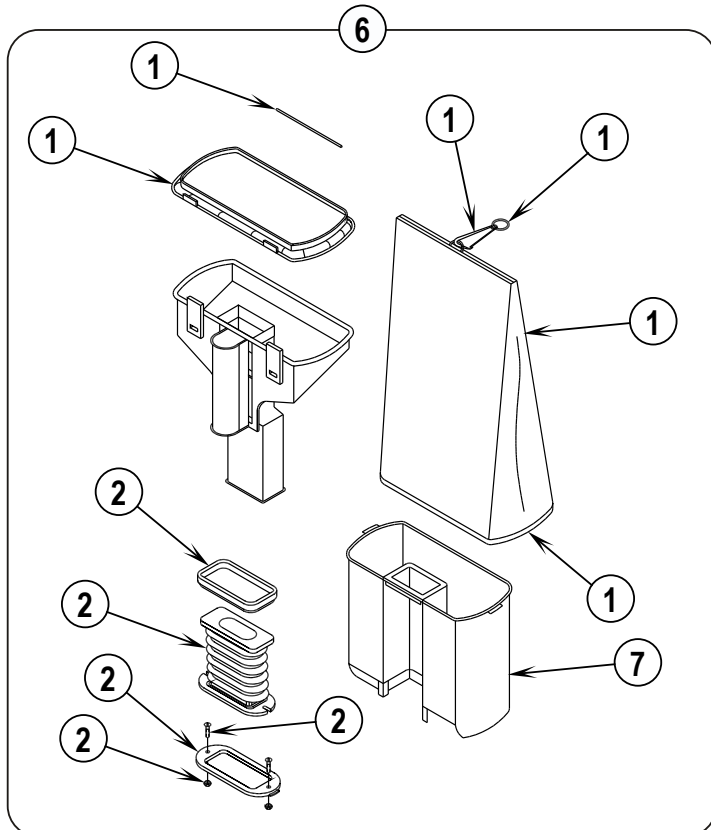

04-11

HANDLE ASSEMBLY (OPTIONAL DIRT CUP)

07-4

ReliaVac™ 12

7

Item	Ref. No.	Qty	Description
1	56648404	1	Dirt Cup Bag Kit
2	56648427	1	Dirt Cup Bellows Kit
3	56648417	1	Power Cord Assy (see #11 on page 3)
5	56648411	1	Handle Assy
6	56039515	1	Dirt Cup Kit
7	56630249	1	Cup--Dirt,Clear Plstc
8	56630353	1	Hook,Cord--Uprt,Dark Gray
9	56648429	1	Grip,Handle—Dark Gray