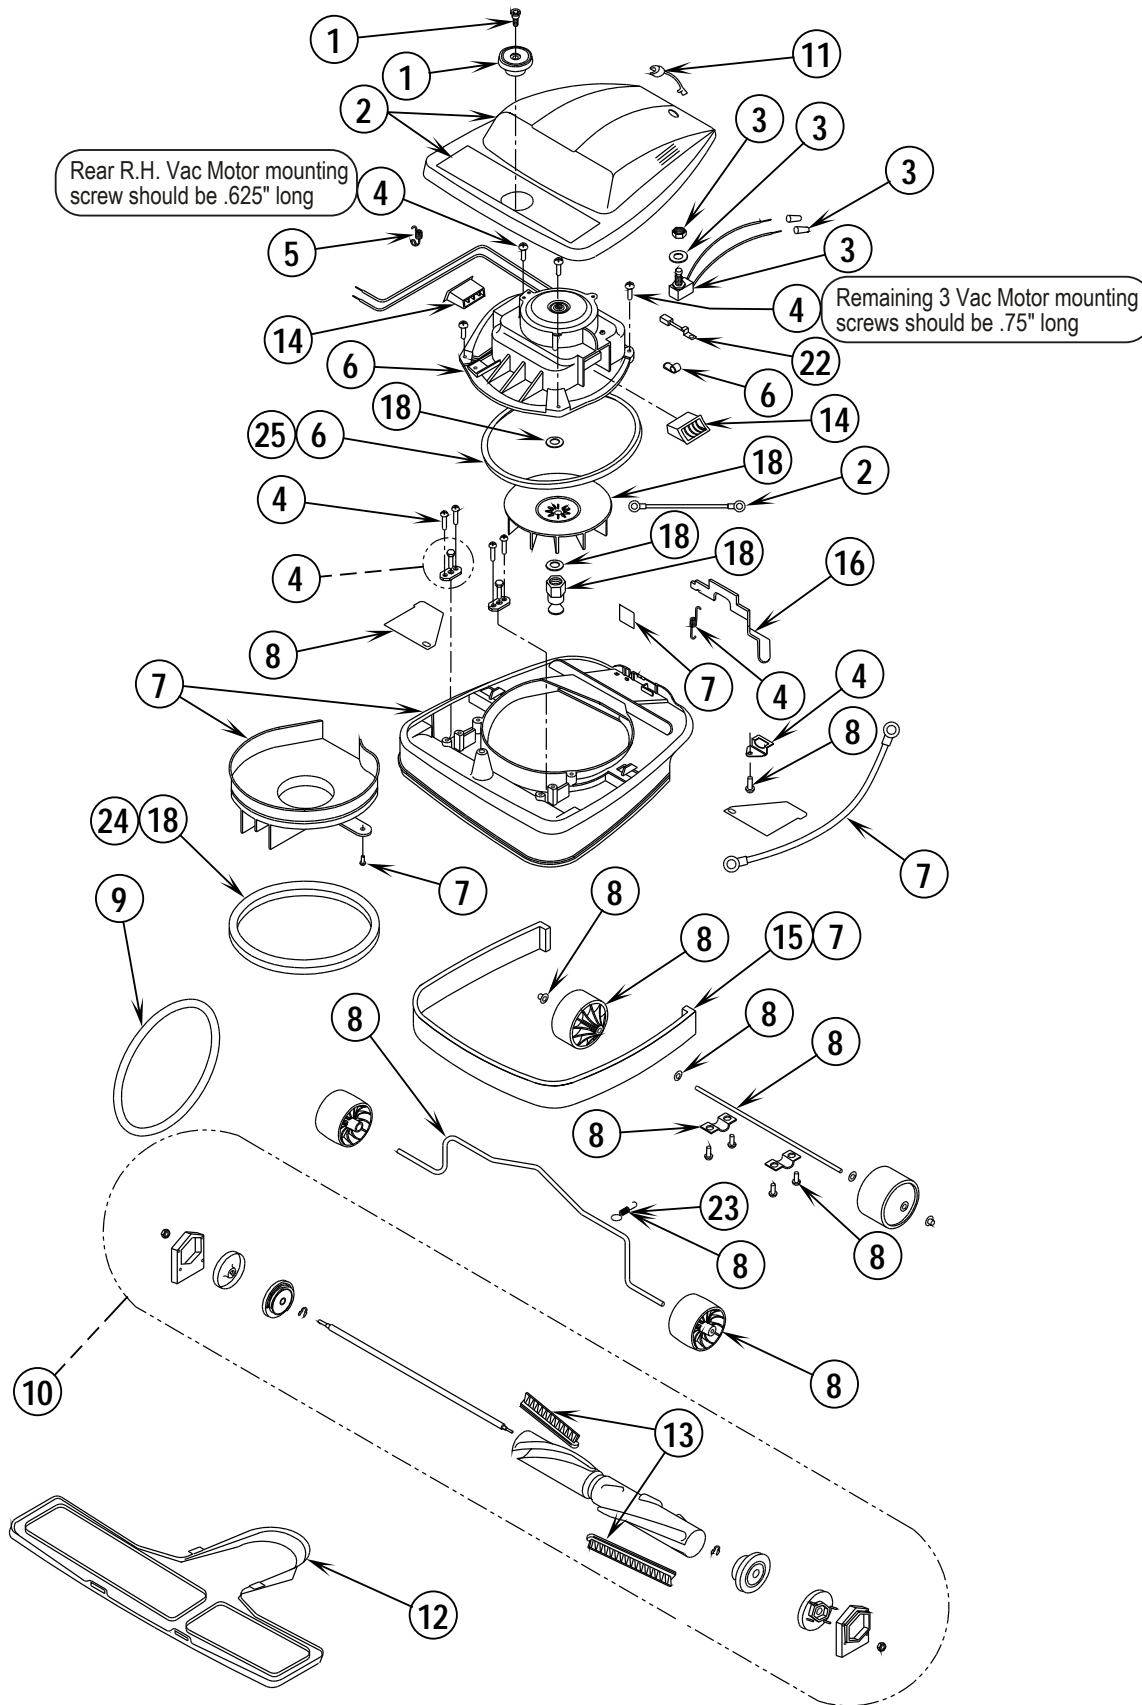

ReliaVac™ 12

PARTS LIST

MODELS: 56648069, 03002A

DESCRIPTION	PAGE
Base Assembly.....	2-3
Handle Assembly	4-5
Wiring Diagram	5
Handle Assembly (Optional Dirt Cup)	6-7

WHEN ORDERING PARTS

- * Use the part numbers from the "Ref. No." columns in this parts list.
- * Specify the model and serial number of the machine.
- * Use the space below to record the model and serial number for future reference.

Model _____ Serial No. _____

04-11	BASE ASSEMBLY		
11-3	ReliaVac™ 12		3

Item	Ref. No.	Qty	Description
1	56648400	1	Brush Height Knob Assembly
2	56648401	1	Hood Assembly-Grey
	30862A	1	Hood Assembly-Black
3	56648405	1	Switch Assembly
4	56648410	1	Hardware Kit Base
5	56630765	2	Spring, Ext .304d .930l .055wd
6	56648406	1	Motor & Seal Assembly
7	56648407	1	Base Assembly-Grey
	60584A	1	Base Assembly-Black
8	56648422	1	Wheel Assembly
9#	56381764	1	Reliavac Superbelt
10	56630489	1	Disturbulator, Assembly
11	56648417	1	Power Cord Assembly (see #1 on page 5 and #3 on page 7)
12	56630478	1	Asm, Plate--Bottom
13	56648412	1	Brush Strip Kit
14	56648418	1	Air Duct Assembly
15	56630508	1	Guard, Furn--Clear Blue, 31.00l
16	56630395	1	Pedal, Foot--Up, White
18	56648420	1	Pulley and Fan Kit
	30864A	1	Pulley and Fan Kit-Green
22	56630561	2	Carbon Brush, Mtr
23	56630620	1	Spring, Ext .275d 1.50l .024wd
24	56630562	1	Gasket-Motor Seal
25	56648178	1	Gasket-Motor Seal
**	56052964	1	Magnet, Permanent
**	56630325	1	Upright Vacuum Accessory Kit

* = Not Shown
 ** = Not Included (optional)
 # = Revised or new since last update

Item	Ref. No.	Qty	Description
1	56648417	1	Power Cord Assembly (see #11 on page 3)
2	56648421	1	Hook Assembly
4	56648424	1	Handle Assembly
5	56648423	1	Bag Assembly
7	56648429	1	Grip, Handle—Dark Gray
**	56035451	1	Asm, Bag Zip Gray TYT HD Com
**	30880A	1	Cloth Zipper Bag-Black
**	56637120	A/R	Disposable Paper Bag (pkg of 10)
**	56039515	1	Kit, Dirt Cup Conversion
**	56630249	1	Dirt Cup, Clear Plastic
**	56648404	1	Dirt Cup Bag Kit
**	56648427	1	Dirt Cup Bellows Kit